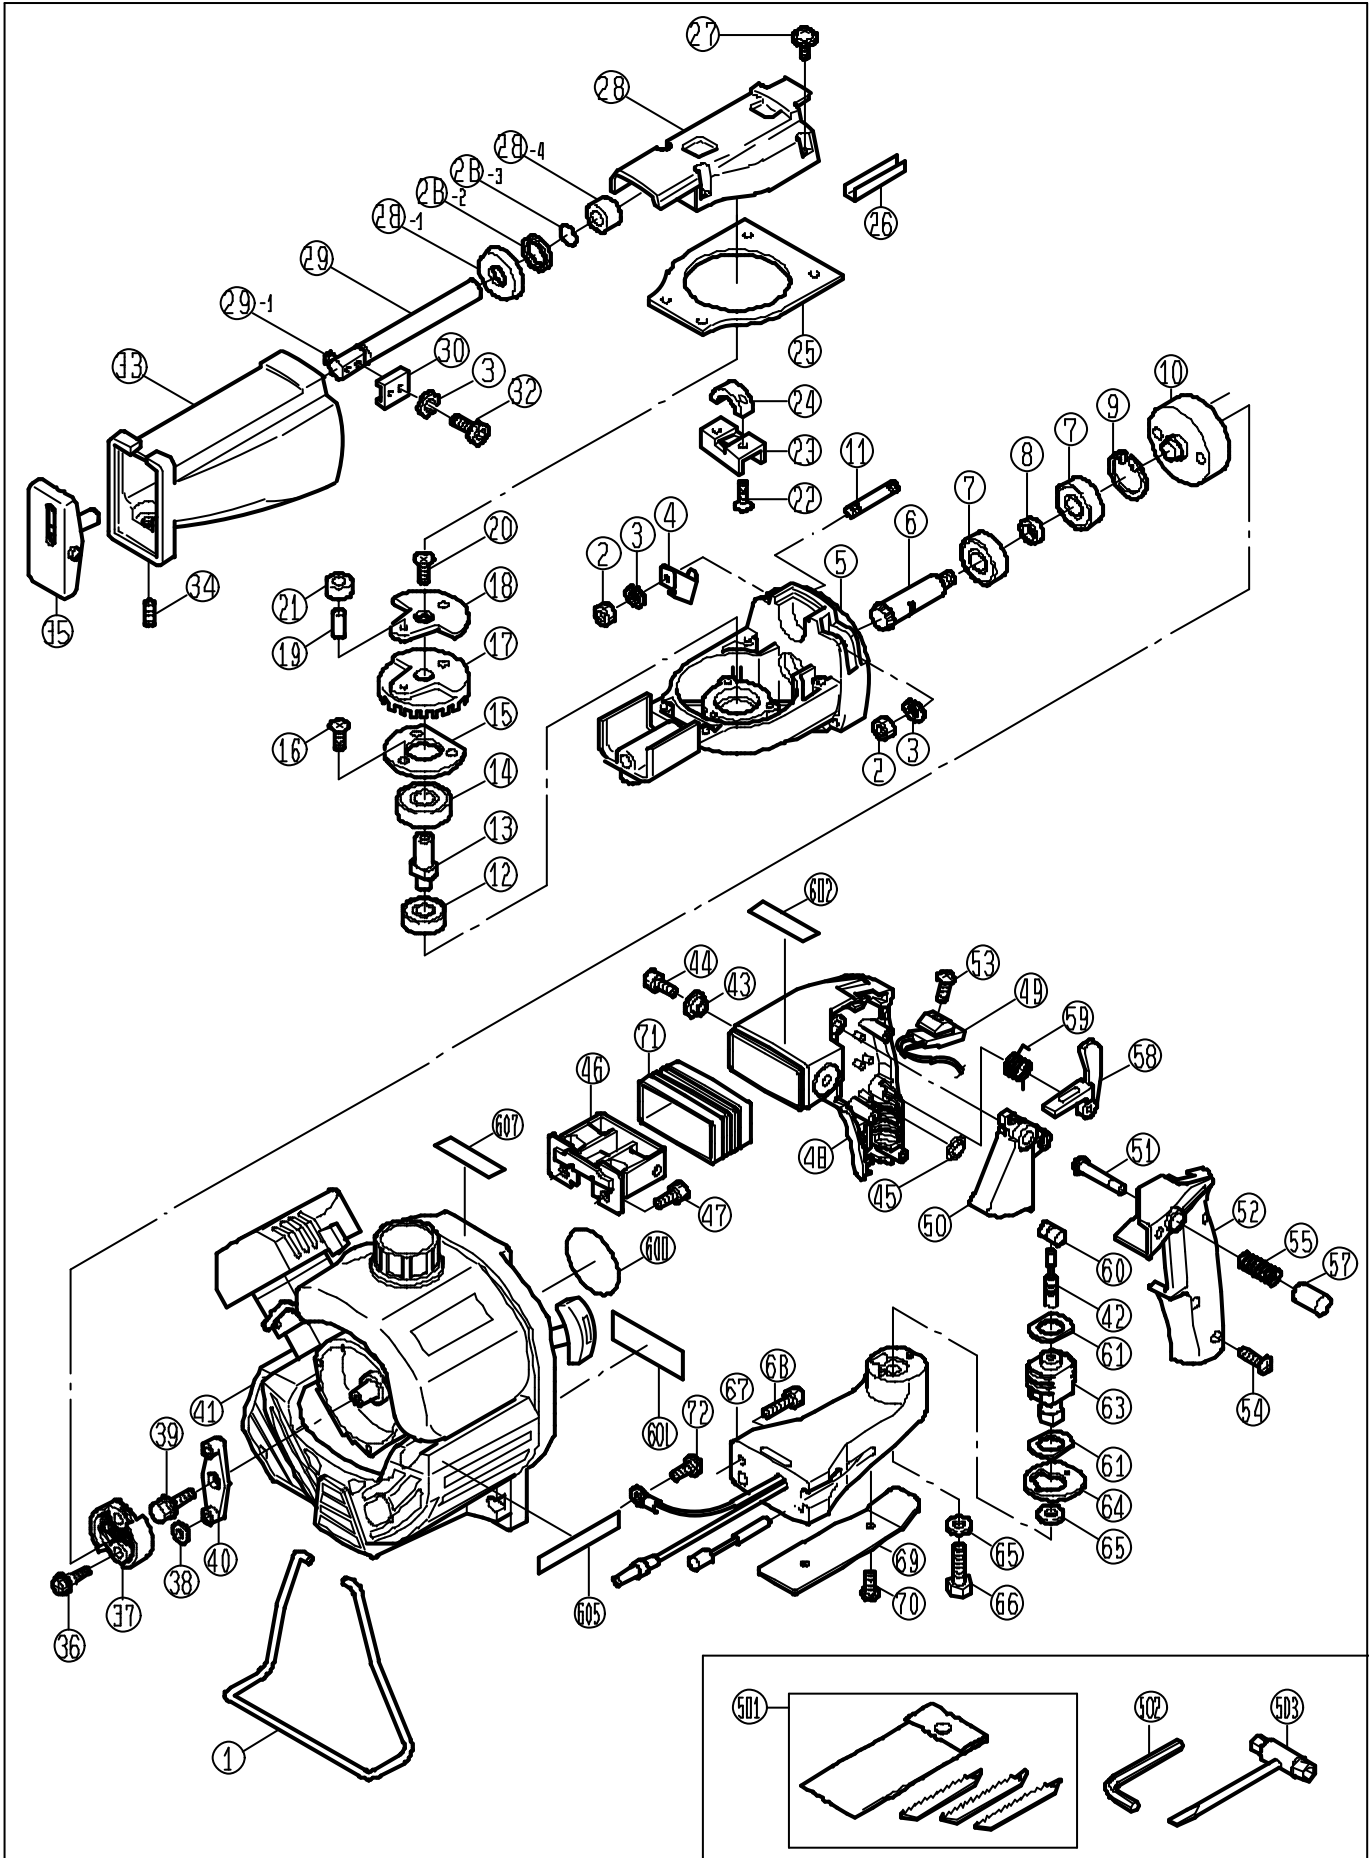

RECIPRO SAW

EJ-101